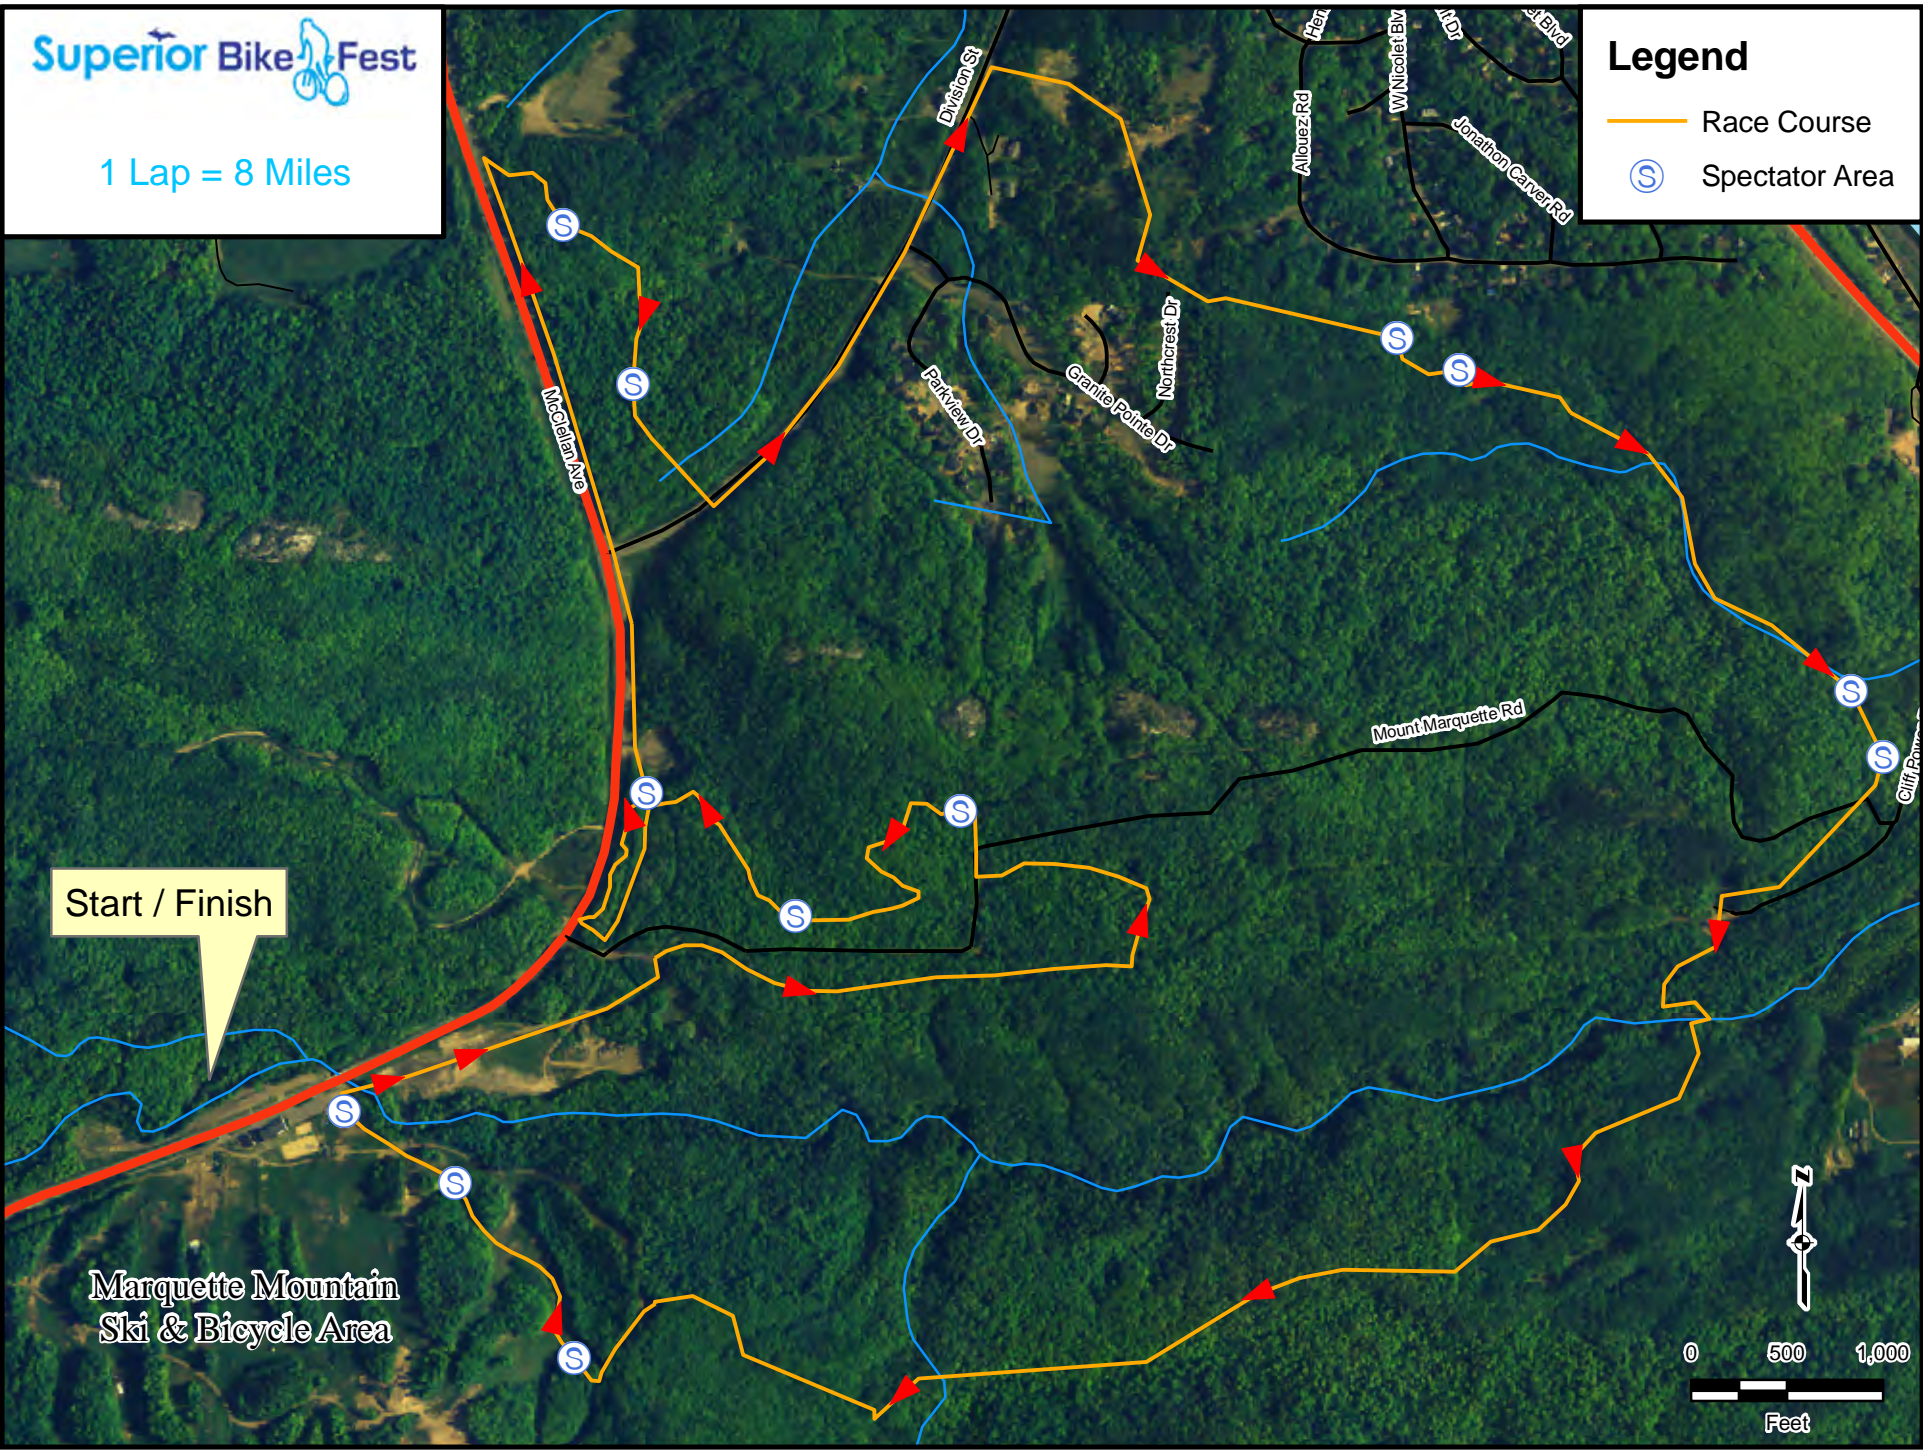

Superior Bike Fest

1 Lap = 8 Miles

Legend

-  Race Course
-  Spectator Area

Start / Finish

Marquette Mountain
Ski & Bicycle Area